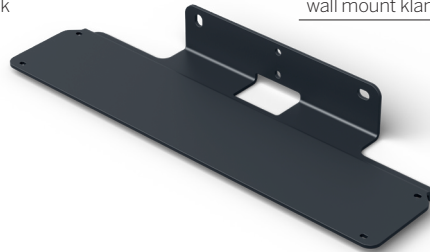

Loewe **klang bar3 mr**

Active soundbar with integrated subwoofer

Setup solutions

Loewe wall mount klang bar

Wall mount for mounting the Loewe klang bar5 mr or Loewe klang bar3 mr
W x H x D = 40 x 5 x 13,2 cm
Weight = 1,2 kg

Colour

black

Model

wall mount klang bar

Article no.

60810W00

EAN code

4011880172882

Loewe spacer table stand v

Spacer between TV and table stand
W x H x D = 5,2 x 5,7 x 5,2 cm
Weight = 0,8 kg

black

Model

spacer table stand v

Article no.

60811W00

EAN code

4011880173827

Loewe spacer table stand i

Spacer between TV and table stand
W x H x D = 5,3 x 6,3 x 5,3 cm
Weight = 0,2 kg

basalt grey

spacer table stand i

60812D00

4011880173834

Technical data

Loewe	klang bar3 mr
Part number:	60614D10
Power supply:	AC 100 V – 240 V ~ 50/60 Hz
Audio output power:	180W (RMS)
Power consumption in standby mode:	<0,5W
Frequency response:	60 Hz – 20 kHz
WLAN supported Standards:	IEEE 802.11a/b/g/n
WLAN power/frequency range:	Maximum power <100 mW at 2400 – 2483.5 MHz Maximum power <100 mW at 5150 - 5350 MHz Maximum power <100 mW at 5470 - 5725 MHz Maximum power <10 mW at 5725 - 5850 MHz
Bluetooth version	5.0 + EDR
Bluetooth power/frequency range:	Maximum power <10 mW at 2402 - 2480 MHz
USB playable files:	MP3
Device dimensions (W x H x D):	950 x 68 x 160 mm
Device weight:	5,9 kg
Remote control battery:	2 x CR2032(Lithium)
Ambient temperature:	5° C – 35° C
Relative humidity (non-condensing):	20 – 80%
Video passthrough:	4K Video Pass-Through, Dolby Vision, HDR10, HDR10+
Audio passthrough:	Dolby Atmos, Dolby Atmos Music, Dolby TrueHD, Dolby Digital, Dolby Digital Plus, DTS: X (including DTS-HD, DTS-HD MA, DTS Digital Surround), DTS Virtual: X, PCM, MP3
Supported Audio formats:	HDMI: DTS, DTS-HD, DTS:X, DTS Virtual:X™, Dolby Digital, Dolby Digital plus, Dolby True HD, Dolby Atmos®, LPCM 2ch/Mch, Dolby MAT OPTICAL: DTS, Dolby Digital, LPCM 2ch

Datasheet

Loewe **klang bar3 mr**

January 2023